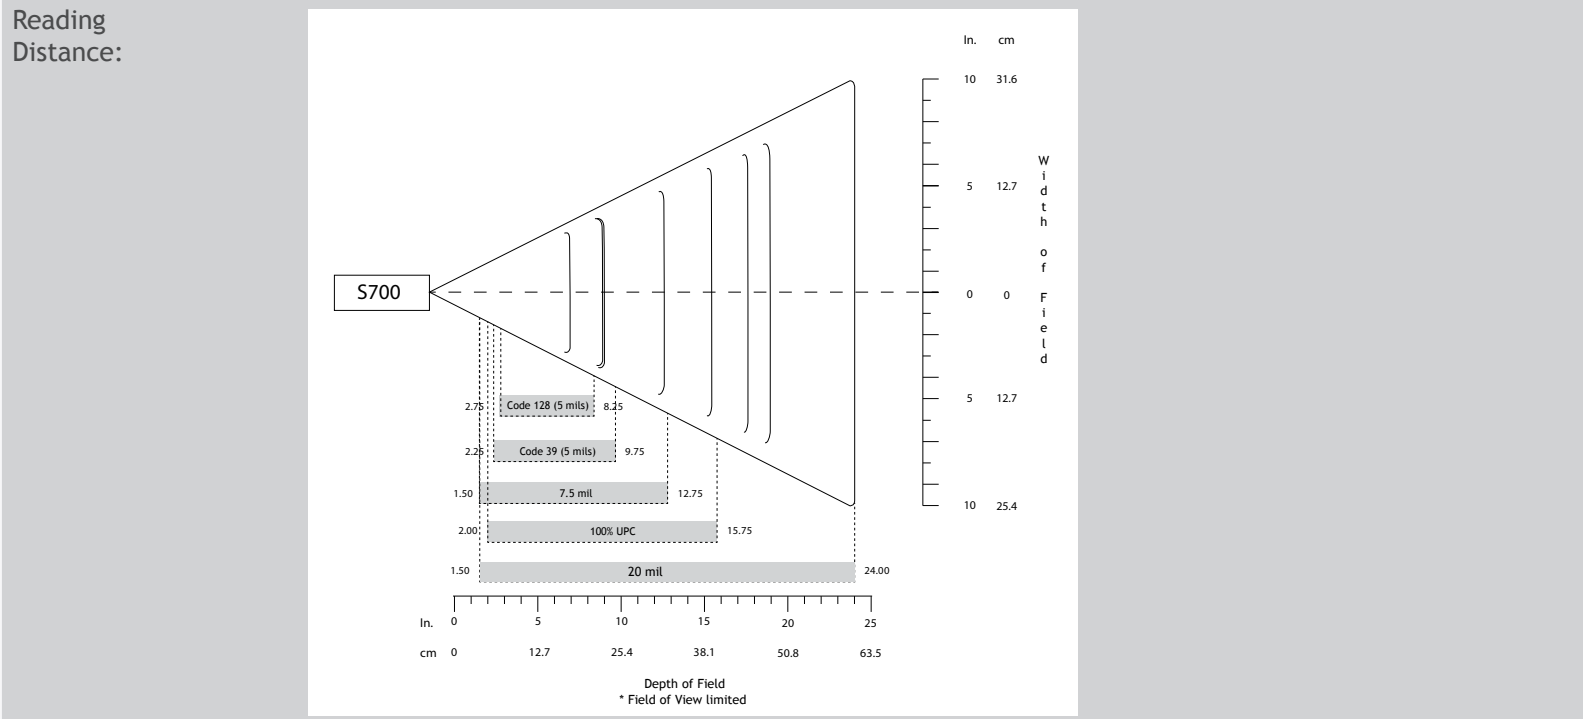

Default Barcode Symbologies:	Code 39, Code 128, EAN-13/JAN, EAN-8/JAN, GS1 Databar, GS1 Databar Expanded, GS1 DataBar Limited, GS1-128, Interleaved 2 of 5, UPC A, UPC E0
Supported Barcode Symbologies:	Bookland EAN, Chinese 2 of 5, Codabar, Code 11, Code 39, Code 93, Code 128, EAN-13/JAN, EAN-8/JAN, GS1 Databar, GS1 Databar Expanded, GS1 DataBar Limited, GS1-128, Interleaved 2 of 5, ISBT 128, Korean 3 of 5, Matrix 2 of 5, MSI, Plessey, UPC A, UPC E0, UPC E1
Scan Angle:	53°
Optical Resolution:	4 mil/0.1mm
Print Contrast:	30% minimum